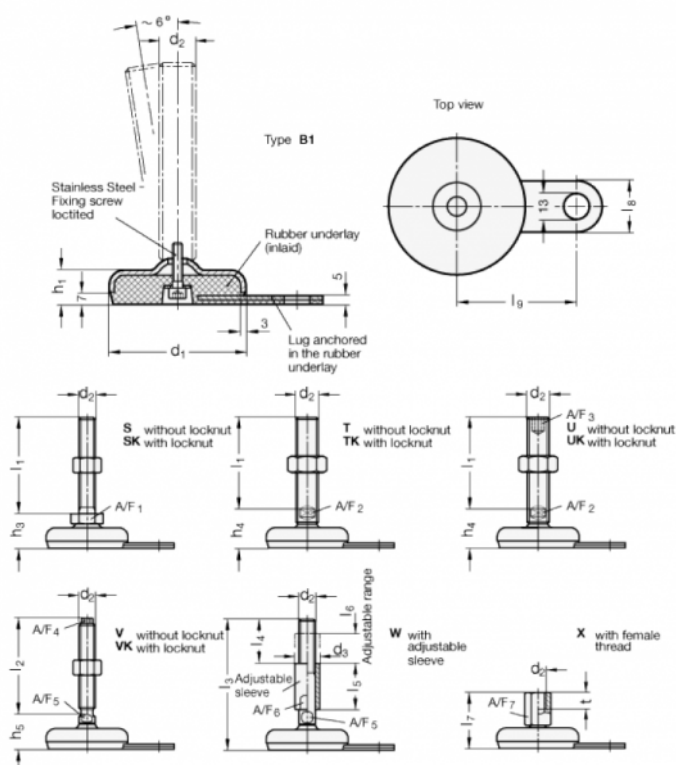

Article number: 2033100M24150B1U

Description: E+G levelling foot  
GN 33-100-M24-150-B1-U, Stainless steel

Note: U Without nut, Hexagon socket at the top, Wrench flat at the bottom

## Measures

A/F2 = 19

I9 = 80

A/F3 = 12

d1 = 100

d2 = M24

h1 = 18

h3 = 39

l1 = 150

l8 = 30